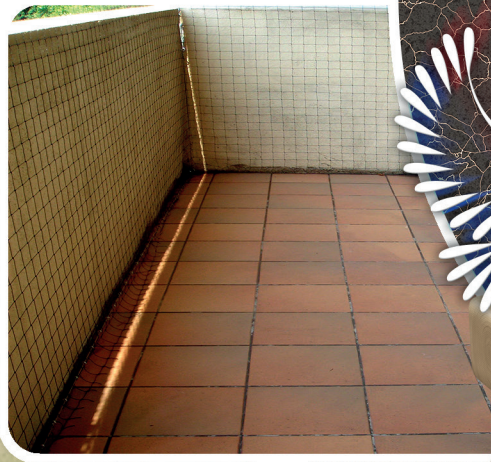

Active professional cleaner. Prepares supports for bird deterrent systems like **ECOPIC®**, **DEPIGEONAL®**, **BIRD-OUT®**, **CABLEBIRD®**...