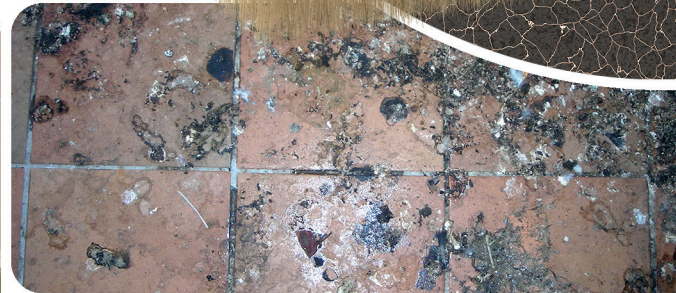

Active professional cleaner. Prepares supports for bird deterrent systems like **ECOPIC®**, **DEPIGEONAL®**, **BIRD-OUT®**, **CABLEBIRD®**...

**ACTION**

Used to prepare supports before installation of **ECOPIC®**, **DEPIGEONAL®**, **BIRD-OUT®**, **CABLEBIRD®**, **BIRDWIRE®**...